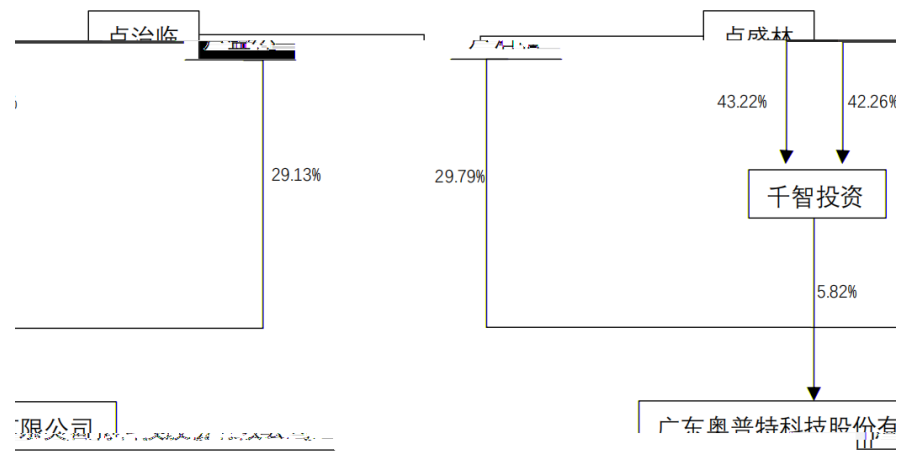

AI

3D
3C

3.

2D 2D 3D 3D 3D 3D 3D 3D
3D 3D 3D 3D 3D 3D 3D 3D

2

PCB SMT
" " GWh TWh
TWh
" " "

	56,541,051.00	122,785,320.14	75,707,058.28	42,654,987.59
	-3,965,552.00	4,630,811.83	-76,275,959.27	120,548,937.51

4

4.1

10

:

()	4,695
()	5,020
	0
	0
	0
	0

—

			(%)				
	11,793,600	36,363,600	29.79	36,363,600	36,363,600		
	11,531,520	35,555,520	29.13	35,555,520	35,555,520		0

4.2

4.3

4.4

5

1

1.		30.39%		31.59%
2.		40.14%	18.88%	39.32%
	13.83%		7.26%	

2