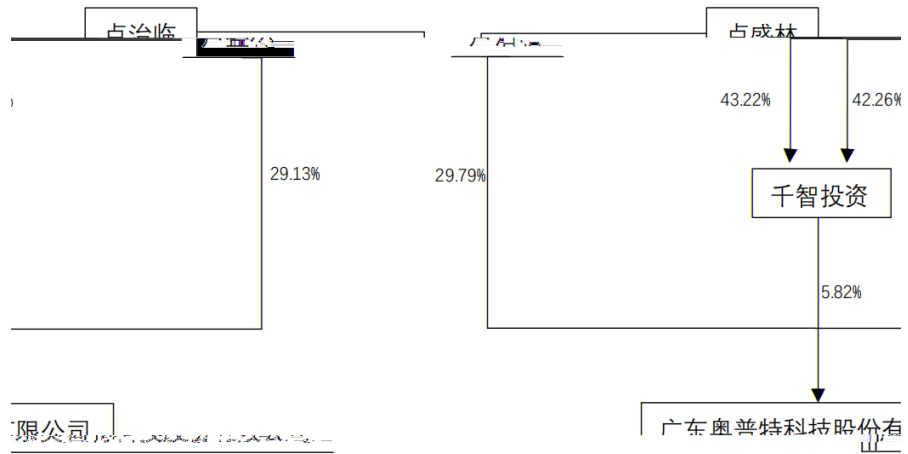

AI

3D
3C

3.

2D 2D 3D 3D 3D 3D 3D 3D
3D 3D 3D 3D 3D 3D 3D 3D

2

PCB SMT
" " GWh TWh
TWh
" " "

	56,541,051.00	122,785,320.14	75,707,058.28	42,654,987.59
	-3,965,552.00	4,630,811.83	-76,275,959.27	120,548,937.51

4

4.1

10

:

()	4,695
()	5,020
	0
	0
	0
	0

—

			(%)				
	11,793,600	36,363,600	29.79	36,363,600	36,363,600		
	11,531,520	35,555,520	29.13	35,555,520	35,555,520		0

4.2

4.3

4.4

5

1

1.		30.39%		31.59%
2.		40.14%	18.88%	39.32%
	13.83%		7.26%	

2